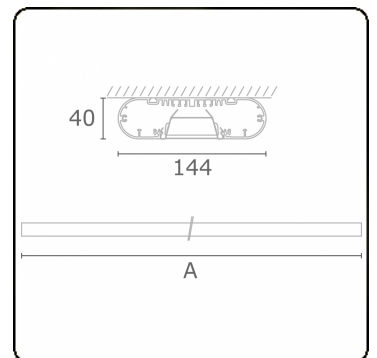

Ro-LED Direct - VDT - HO 150mA - ANO  
05.92020594-0001

**Fixture details**

Mounting	Ceiling
Light emission	Direct
Fitting cover	VDT louvre
Protection rate	IP 20
Housing	Aluminium
Finish	anodized finish
Certificates	CE, ISO 9001

**Electric details**

Protection class	I
Supply	230V
Control gear box	Current driver

**Lamp details**

Lamptype	LED 4000K
Wattage	3,2W
Gross luminous flux	6030
Luminaire power	31,7W
Number	9
Lifetime LED module	L80/B10 > 72000h
Color tolerance	MacAdam 3
CRI	>80

**Photometric details**

UGR	<19
CIE Fluxcode	80 99 100 100 71

**Dimensions**

A	2530 mm
---	---------

**Remarks**

Ceiling luminaire - Direct - HO 150mA - VDT - ANO

**ENERGY**

Verrijgbaar op aanvraag.