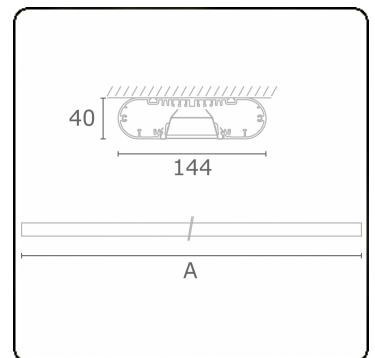

Ro-LED Direct - VDT - HO 150mA - ANO
05.92020504-0001

Fixture details

Mounting	Ceiling
Light emission	Direct
Fitting cover	VDT louvre
Protection rate	IP 20
Housing	Aluminium
Finish	anodized finish
Certificates	CE, ISO 9001

Electric details

Protection class	I
Supply	230V
Control gear box	Current driver

Lamp details

Lamptype	LED 4000K
Wattage	3,2W
Gross luminous flux	6700
Luminaire power	35,2W
Number	10
Lifetime LED module	L80/B10 > 72000h
Color tolerance	MacAdam 3
CRI	>80

Photometric details

UGR	<19
CIE Fluxcode	80 99 100 100 71

Dimensions

A	2810 mm
---	---------

Remarks

Ceiling luminaire - Direct - HO 150mA - VDT - ANO

ENERGY

Verrijgbaar op aanvraag.