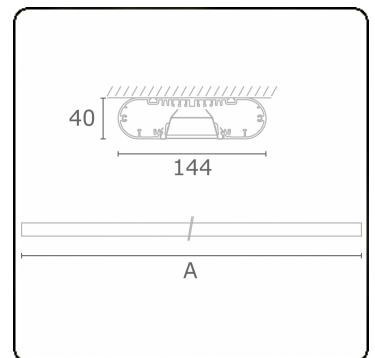

Ro-LED Direct - VDT - HO 150mA - ANO
05.92024544-0001

Fixture details

Mounting	Ceiling
Light emission	Direct
Fitting cover	VDT louvre
Protection rate	IP 20
Housing	Aluminium
Finish	anodized finish
Certificates	CE, ISO 9001

Electric details

Protection class	I
Supply	230V
Control gear box	Current driver DALI/TD

Lamp details

Lamptype	LED 4000K
Wattage	3,2W
Gross luminous flux	2680
Luminaire power	14,1W
Number	4
Lifetime LED module	L80/B10 > 72000h
Color tolerance	MacAdam 3
CRI	>80

Photometric details

UGR	<19
CIE Fluxcode	80 99 100 100 71

Dimensions

A	1130 mm
---	---------

Remarks

Ceiling luminaire - Direct - HO 150mA - VDT - ANO

ENERGY

Verrijgbaar op aanvraag.