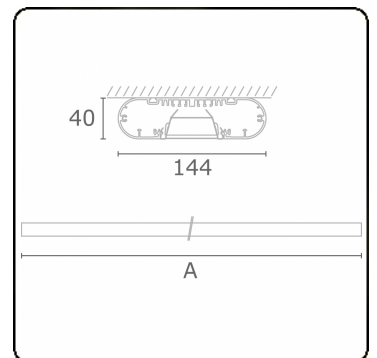

Ro-LED Direct - VDT - HO 150mA - ANO
05.92024544-0001

Fixture details

Mounting	Ceiling
Light emission	Direct
Fitting cover	VDT louvre
Protection rate	IP 20
Housing	Aluminium
Finish	anodized finish
Certificates	CE, ISO 9001

Electric details

Protection class	I
Supply	230V
Control gear box	Current driver DALI/TD

Lamp details

Lamptype	LED 4000K
Wattage	3,2W
Gross luminous flux	2680
Luminaire power	14,1W
Number	4
Lifetime LED module	L80/B10 > 72000h
Color tolerance	MacAdam 3
CRI	>80

Photometric details

UGR	<19
CIE Fluxcode	80 99 100 100 71

Dimensions

A	1130 mm
---	---------

Remarks

Ceiling luminaire - Direct - HO 150mA - VDT - ANO

ENERGY

Verrijgbaar op aanvraag.