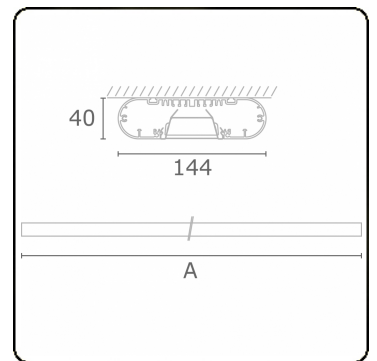

Ro-LED Direct - VDT - HO 150mA - ANO
05.92024554-0001

Fixture details

Mounting	Ceiling
Light emission	Direct
Fitting cover	VDT louvre
Protection rate	IP 20
Housing	Aluminium
Finish	anodized finish
Certificates	CE, ISO 9001

Electric details

Protection class	I
Supply	230V
Control gear box	Current driver DALI/TD

Lamp details

Lamptype	LED 4000K
Wattage	3,2W
Gross luminous flux	3350
Luminaire power	17,6W
Number	5
Lifetime LED module	L80/B10 > 72000h
Color tolerance	MacAdam 3
CRI	>80

Photometric details

UGR	<19
CIE Fluxcode	80 99 100 100 71

Dimensions

A	1410 mm
---	---------

Remarks

Ceiling luminaire - Direct - HO 150mA - VDT - ANO

ENERGY

Verrijgbaar op aanvraag.