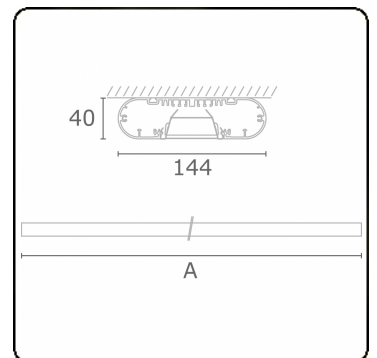

Ro-LED Direct - VDT - HO 150mA - ANO  
05.92024584-0001

**Fixture details**

Mounting	Ceiling
Light emission	Direct
Fitting cover	VDT louvre
Protection rate	IP 20
Housing	Aluminium
Finish	anodized finish
Certificates	CE, ISO 9001

**Electric details**

Protection class	I
Supply	230V
Control gear box	Current driver DALI/TD

**Lamp details**

Lamptype	LED 4000K
Wattage	3,2W
Gross luminous flux	5360
Luminaire power	28,2W
Number	8
Lifetime LED module	L80/B10 > 72000h
Color tolerance	MacAdam 3
CRI	>80

**Photometric details**

UGR	<19
CIE Fluxcode	80 99 100 100 71

**Dimensions**

A	2250 mm
---	---------

**Remarks**

Ceiling luminaire - Direct - HO 150mA - VDT - ANO

**ENERGY**

Verrijgbaar op aanvraag.