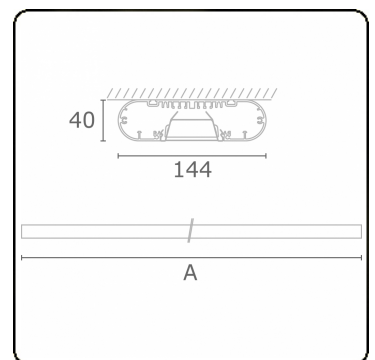

Electric details

Protection class	I
Supply	230V
Control gear box	Current driver

Lamp details

Lamptype	LED 3000K
Wattage	3,2W
Gross luminous flux	2560
Luminaire power	14,1W
Number	4
Lifetime LED module	L80/B10 > 72000h
Color tolerance	MacAdam 3
CRI	>80

Photometric details

UGR	<19
CIE Fluxcode	80 99 100 100 71

Dimensions

A	1130 mm
---	---------

Remarks

Ceiling luminaire - Direct - HO 150mA - VDT - RAL

ENERGY

Verrijgbaar op aanvraag.