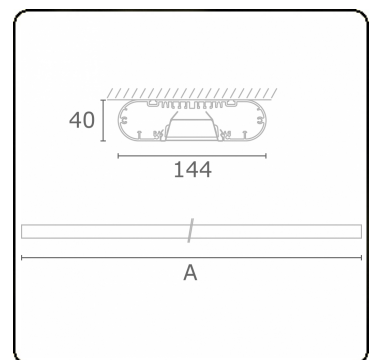

**Electric details**

Protection class	I
Supply	230V
Control gear box	Current driver

**Lamp details**

Lamptype	LED 3000K
Wattage	3,2W
Gross luminous flux	3200
Luminaire power	17,6W
Number	5
Lifetime LED module	L80/B10 > 72000h
Color tolerance	MacAdam 3
CRI	>80

**Photometric details**

UGR	<19
CIE Fluxcode	80 99 100 100 71

**Dimensions**

A	1410 mm
---	---------

**Remarks**

Ceiling luminaire - Direct - HO 150mA - VDT - RAL

**ENERGY**

Verrijgbaar op aanvraag.