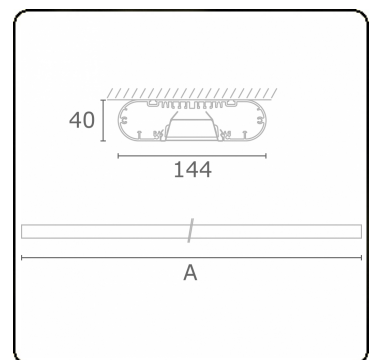

Electric details

Protection class	I
Supply	230V
Control gear box	Current driver

Lamp details

Lamptype	LED 3000K
Wattage	3,2W
Gross luminous flux	3840
Luminaire power	21,1W
Number	6
Lifetime LED module	L80/B10 > 72000h
Color tolerance	MacAdam 3
CRI	>80

Photometric details

UGR	<19
CIE Fluxcode	80 99 100 100 71

Dimensions

A	1690 mm
---	---------

Remarks

Ceiling luminaire - Direct - HO 150mA - VDT - RAL

ENERGY

Verrijgbaar op aanvraag.