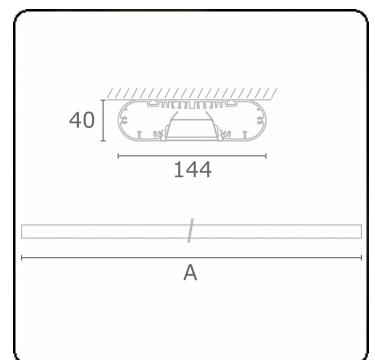

Electric details

Protection class	I
Supply	230V
Control gear box	Current driver

Lamp details

Lamptype	LED 3000K
Wattage	3,2W
Gross luminous flux	5120
Luminaire power	28,2W
Number	8
Lifetime LED module	L80/B10 > 72000h
Color tolerance	MacAdam 3
CRI	>80

Photometric details

UGR	<19
CIE Fluxcode	80 99 100 100 71

Dimensions

A	2250 mm
---	---------

Remarks

Ceiling luminaire - Direct - HO 150mA - VDT - RAL

ENERGY

Verrijgbaar op aanvraag.