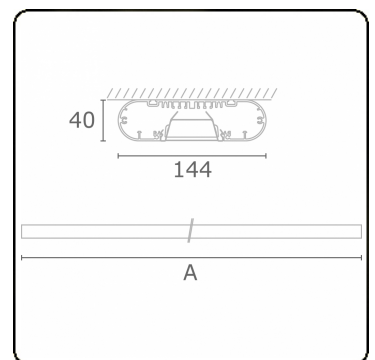

Electric details

Protection class	I
Supply	230V
Control gear box	Current driver

Lamp details

Lamptype	LED 3000K
Wattage	3,2W
Gross luminous flux	5760
Luminaire power	31,7W
Number	9
Lifetime LED module	L80/B10 > 72000h
Color tolerance	MacAdam 3
CRI	>80

Photometric details

UGR	<19
CIE Fluxcode	80 99 100 100 71

Dimensions

A	2530 mm
---	---------

Remarks

Ceiling luminaire - Direct - HO 150mA - VDT - RAL

ENERGY

Verrijgbaar op aanvraag.