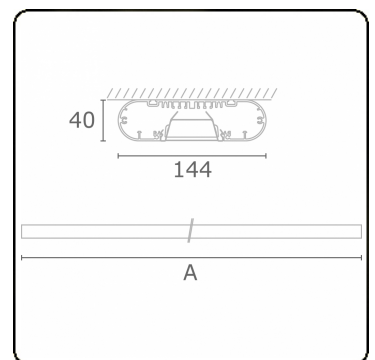

Electric details

Protection class	I
Supply	230V
Control gear box	Current driver DALI/TD

Lamp details

Lamptype	LED 3000K
Wattage	3,2W
Gross luminous flux	3200
Luminaire power	17,6W
Number	5
Lifetime LED module	L80/B10 > 72000h
Color tolerance	MacAdam 3
CRI	>80

Photometric details

UGR	<19
CIE Fluxcode	80 99 100 100 71

Dimensions

A	1410 mm
---	---------

Remarks

Ceiling luminaire - Direct - HO 150mA - VDT - RAL

ENERGY

Verrijgbaar op aanvraag.