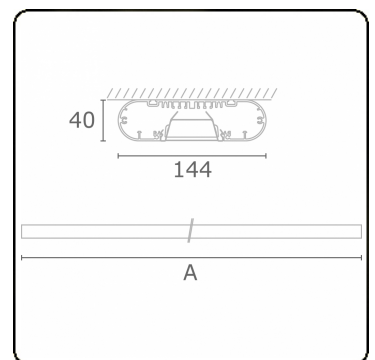

Electric details

Protection class	I
Supply	230V
Control gear box	Current driver DALI/TD

Lamp details

Lamptype	LED 3000K
Wattage	3,2W
Gross luminous flux	3840
Luminaire power	21,1W
Number	6
Lifetime LED module	L80/B10 > 72000h
Color tolerance	MacAdam 3
CRI	>80

Photometric details

UGR	<19
CIE Fluxcode	80 99 100 100 71

Dimensions

A	1690 mm
---	---------

Remarks

Ceiling luminaire - Direct - HO 150mA - VDT - RAL

ENERGY

Verrijgbaar op aanvraag.