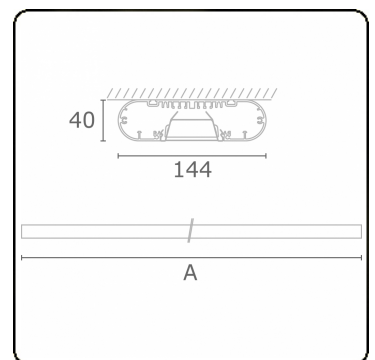

Electric details

Protection class	I
Supply	230V
Control gear box	Current driver

Lamp details

Lamptype	LED 4000K
Wattage	3,2W
Gross luminous flux	2680
Luminaire power	14,1W
Number	4
Lifetime LED module	L80/B10 > 72000h
Color tolerance	MacAdam 3
CRI	>80

Photometric details

UGR	<19
CIE Fluxcode	80 99 100 100 71

Dimensions

A	1130 mm
---	---------

Remarks

Ceiling luminaire - Direct - HO 150mA - VDT - RAL

ENERGY

Verrijgbaar op aanvraag.