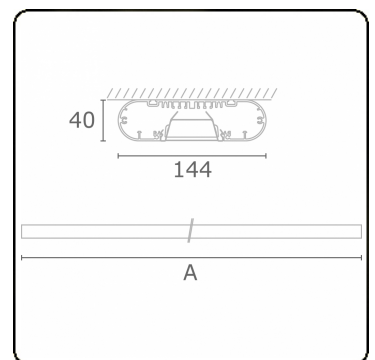

Electric details

Protection class	I
Supply	230V
Control gear box	Current driver

Lamp details

Lamptype	LED 4000K
Wattage	3,2W
Gross luminous flux	3350
Luminaire power	17,6W
Number	5
Lifetime LED module	L80/B10 > 72000h
Color tolerance	MacAdam 3
CRI	>80

Photometric details

UGR	<19
CIE Fluxcode	80 99 100 100 71

Dimensions

A	1410 mm
---	---------

Remarks

Ceiling luminaire - Direct - HO 150mA - VDT - RAL

ENERGY

Verrijgbaar op aanvraag.