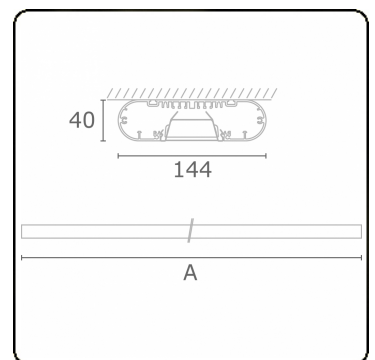

Electric details

Protection class	I
Supply	230V
Control gear box	Current driver

Lamp details

Lamptype	LED 4000K
Wattage	3,2W
Gross luminous flux	6030
Luminaire power	31,7W
Number	9
Lifetime LED module	L80/B10 > 72000h
Color tolerance	MacAdam 3
CRI	>80

Photometric details

UGR	<19
CIE Fluxcode	80 99 100 100 71

Dimensions

A	2530 mm
---	---------

Remarks

Ceiling luminaire - Direct - HO 150mA - VDT - RAL

ENERGY

Verrijgbaar op aanvraag.