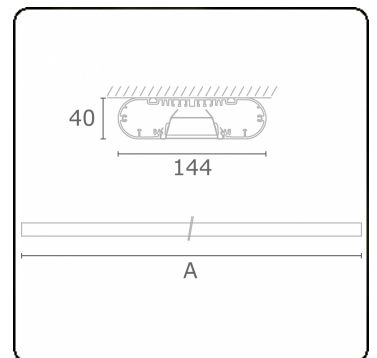

Electric details

Protection class	I
Supply	230V
Control gear box	Current driver DALI/TD

Lamp details

Lamptype	LED 4000K
Wattage	3,2W
Gross luminous flux	4020
Luminaire power	21,1W
Number	6
Lifetime LED module	L80/B10 > 72000h
Color tolerance	MacAdam 3
CRI	>80

Photometric details

UGR	<19
CIE Fluxcode	80 99 100 100 71

Dimensions

A	1690 mm
---	---------

Remarks

Ceiling luminaire - Direct - HO 150mA - VDT - RAL

ENERGY

Verrijgbaar op aanvraag.