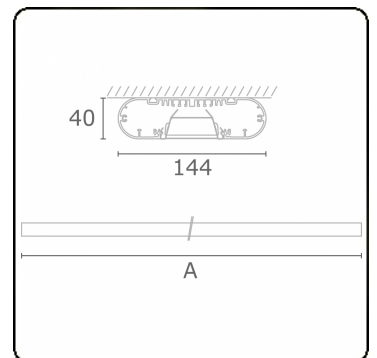

Electric details

Protection class	I
Supply	230V
Control gear box	Current driver DALI/TD

Lamp details

Lamptype	LED 4000K
Wattage	3,2W
Gross luminous flux	5360
Luminaire power	28,2W
Number	8
Lifetime LED module	L80/B10 > 72000h
Color tolerance	MacAdam 3
CRI	>80

Photometric details

UGR	<19
CIE Fluxcode	80 99 100 100 71

Dimensions

A	2250 mm
---	---------

Remarks

Ceiling luminaire - Direct - HO 150mA - VDT - RAL

ENERGY

Verrijgbaar op aanvraag.