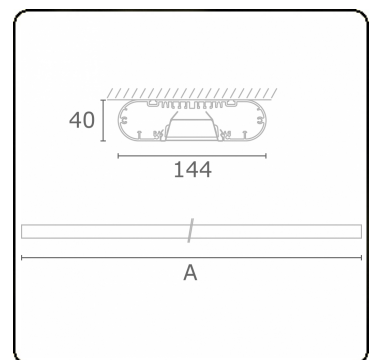

Electric details

Protection class	I
Supply	230V
Control gear box	Current driver DALI/TD

Lamp details

Lamptype	LED 4000K
Wattage	3,2W
Gross luminous flux	6030
Luminaire power	31,7W
Number	9
Lifetime LED module	L80/B10 > 72000h
Color tolerance	MacAdam 3
CRI	>80

Photometric details

UGR	<19
CIE Fluxcode	80 99 100 100 71

Dimensions

A	2530 mm
---	---------

Remarks

Ceiling luminaire - Direct - HO 150mA - VDT - RAL

ENERGY

Verrijgbaar op aanvraag.