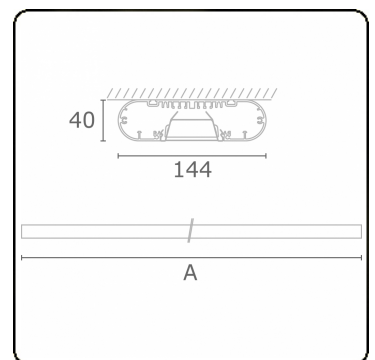

Electric details

Protection class	I
Supply	230V
Control gear box	Current driver DALI/TD

Lamp details

Lamptype	LED 4000K
Wattage	3,2W
Gross luminous flux	6700
Luminaire power	35,2W
Number	10
Lifetime LED module	L80/B10 > 72000h
Color tolerance	MacAdam 3
CRI	>80

Photometric details

UGR	<19
CIE Fluxcode	80 99 100 100 71

Dimensions

A	2810 mm
---	---------

Remarks

Ceiling luminaire - Direct - HO 150mA - VDT - RAL

ENERGY

Verrijgbaar op aanvraag.