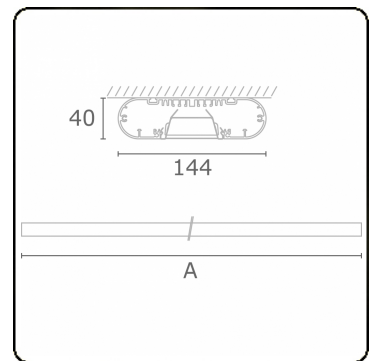

Ro-LED Direct - VDT - HO 325mA - ANO  
05.92020643-0001

**Fixture details**

Mounting	Ceiling
Light emission	Direct
Fitting cover	VDT louvre
Protection rate	IP 20
Housing	Aluminium
Finish	anodized finish
Certificates	CE, ISO 9001

**Electric details**

Protection class	I
Supply	230V
Control gear box	Current driver

**Lamp details**

Lamptype	LED 3000K
Wattage	7,2W
Gross luminous flux	5120
Luminaire power	31,7W
Number	4
Lifetime LED module	L80/B10 > 72000h
Color tolerance	MacAdam 3
CRI	>80

**Photometric details**

UGR	<19
CIE Fluxcode	80 99 100 100 71

**Dimensions**

A	1130 mm
---	---------

**Remarks**

Ceiling luminaire - Direct - HO 325mA - VDT - ANO

**ENERGY**

Verrijgbaar op aanvraag.