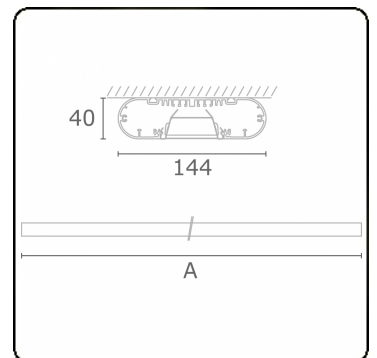

Ro-LED Direct - VDT - HO 325mA - ANO
05.92020653-0001

Fixture details

Mounting	Ceiling
Light emission	Direct
Fitting cover	VDT louvre
Protection rate	IP 20
Housing	Aluminium
Finish	anodized finish
Certificates	CE, ISO 9001

Electric details

Protection class	I
Supply	230V
Control gear box	Current driver

Lamp details

Lamptype	LED 3000K
Wattage	7,2W
Gross luminous flux	6400
Luminaire power	39,6W
Number	5
Lifetime LED module	L80/B10 > 72000h
Color tolerance	MacAdam 3
CRI	>80

Photometric details

UGR	<19
CIE Fluxcode	80 99 100 100 71

Dimensions

A	1410 mm
---	---------

Remarks

Ceiling luminaire - Direct - HO 325mA - VDT - ANO

ENERGY

Verrijgbaar op aanvraag.