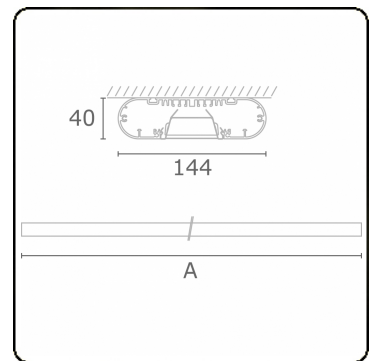

Ro-LED Direct - VDT - HO 325mA - ANO
05.92020663-0001

Fixture details

Mounting	Ceiling
Light emission	Direct
Fitting cover	VDT louvre
Protection rate	IP 20
Housing	Aluminium
Finish	anodized finish
Certificates	CE, ISO 9001

Electric details

Protection class	I
Supply	230V
Control gear box	Current driver

Lamp details

Lamptype	LED 3000K
Wattage	7,2W
Gross luminous flux	7680
Luminaire power	47,5W
Number	6
Lifetime LED module	L80/B10 > 72000h
Color tolerance	MacAdam 3
CRI	>80

Photometric details

UGR	<19
CIE Fluxcode	80 99 100 100 71

Dimensions

A	1690 mm
---	---------

Remarks

Ceiling luminaire - Direct - HO 325mA - VDT - ANO

ENERGY

Verrijgbaar op aanvraag.