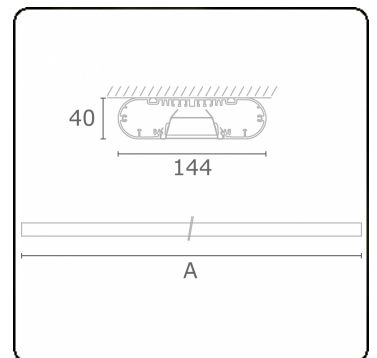

Ro-LED Direct - VDT - HO 325mA - ANO  
05.92020693-0001

**Fixture details**

Mounting	Ceiling
Light emission	Direct
Fitting cover	VDT louvre
Protection rate	IP 20
Housing	Aluminium
Finish	anodized finish
Certificates	CE, ISO 9001

**Electric details**

Protection class	I
Supply	230V
Control gear box	Current driver

**Lamp details**

Lamptype	LED 3000K
Wattage	7,2W
Gross luminous flux	11520
Luminaire power	71,3W
Number	9
Lifetime LED module	L80/B10 > 72000h
Color tolerance	MacAdam 3
CRI	>80

**Photometric details**

UGR	<19
CIE Fluxcode	80 99 100 100 71

**Dimensions**

A	2530 mm
---	---------

**Remarks**

Ceiling luminaire - Direct - HO 325mA - VDT - ANO

**ENERGY**

Verrijgbaar op aanvraag.