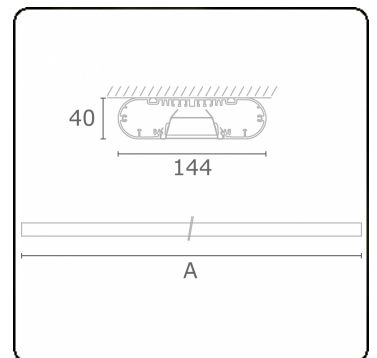

Ro-LED Direct - VDT - HO 325mA - ANO
05.92024643-0001

Fixture details

Mounting	Ceiling
Light emission	Direct
Fitting cover	VDT louvre
Protection rate	IP 20
Housing	Aluminium
Finish	anodized finish
Certificates	CE, ISO 9001

Electric details

Protection class	I
Supply	230V
Control gear box	Current driver DALI/TD

Lamp details

Lamptype	LED 3000K
Wattage	7,2W
Gross luminous flux	5120
Luminaire power	31,7W
Number	4
Lifetime LED module	L80/B10 > 72000h
Color tolerance	MacAdam 3
CRI	>80

Photometric details

UGR	<19
CIE Fluxcode	80 99 100 100 71

Dimensions

A	1130 mm
---	---------

Remarks

Ceiling luminaire - Direct - HO 325mA - VDT - ANO

ENERGY

Verrijgbaar op aanvraag.