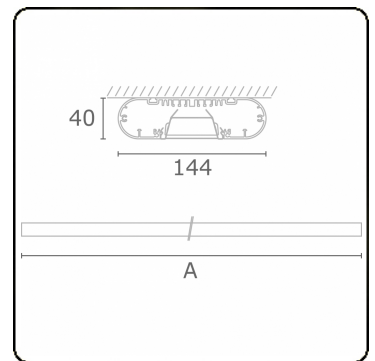

Ro-LED Direct - VDT - HO 325mA - ANO
05.92024673-0001

Fixture details

Mounting	Ceiling
Light emission	Direct
Fitting cover	VDT louvre
Protection rate	IP 20
Housing	Aluminium
Finish	anodized finish
Certificates	CE, ISO 9001

Electric details

Protection class	I
Supply	230V
Control gear box	Current driver DALI/TD

Lamp details

Lamptype	LED 3000K
Wattage	7,2W
Gross luminous flux	8960
Luminaire power	55,4W
Number	7
Lifetime LED module	L80/B10 > 72000h
Color tolerance	MacAdam 3
CRI	>80

Photometric details

UGR	<19
CIE Fluxcode	80 99 100 100 71

Dimensions

A	1970 mm
---	---------

Remarks

Ceiling luminaire - Direct - HO 325mA - VDT - ANO

ENERGY

Verrijgbaar op aanvraag.