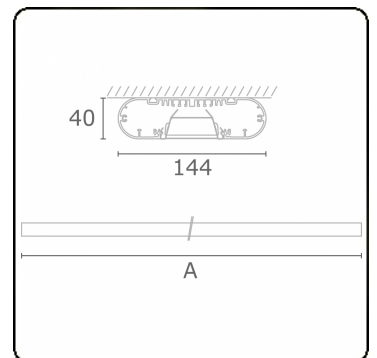

Ro-LED Direct - VDT - HO 325mA - ANO
05.92024683-0001

Fixture details

Mounting	Ceiling
Light emission	Direct
Fitting cover	VDT louvre
Protection rate	IP 20
Housing	Aluminium
Finish	anodized finish
Certificates	CE, ISO 9001

Electric details

Protection class	I
Supply	230V
Control gear box	Current driver DALI/TD

Lamp details

Lamptype	LED 3000K
Wattage	7,2W
Gross luminous flux	10240
Luminaire power	63,4W
Number	8
Lifetime LED module	L80/B10 > 72000h
Color tolerance	MacAdam 3
CRI	>80

Photometric details

UGR	<19
CIE Fluxcode	80 99 100 100 71

Dimensions

A	2250 mm
---	---------

Remarks

Ceiling luminaire - Direct - HO 325mA - VDT - ANO

ENERGY

Verrijgbaar op aanvraag.