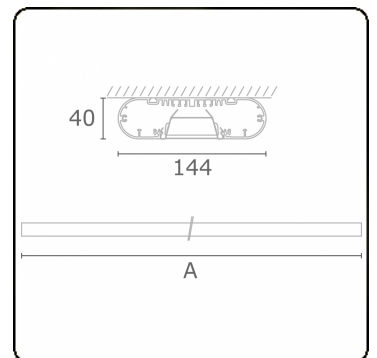

Ro-LED Direct - VDT - HO 325mA - ANO
05.92024654-0001

Fixture details

Mounting	Ceiling
Light emission	Direct
Fitting cover	VDT louvre
Protection rate	IP 20
Housing	Aluminium
Finish	anodized finish
Certificates	CE, ISO 9001

Electric details

Protection class	I
Supply	230V
Control gear box	Current driver DALI/TD

Lamp details

Lamptype	LED 4000K
Wattage	7,2W
Gross luminous flux	6700
Luminaire power	39,6W
Number	5
Lifetime LED module	L80/B10 > 72000h
Color tolerance	MacAdam 3
CRI	>80

Photometric details

UGR	<19
CIE Fluxcode	80 99 100 100 71

Dimensions

A	1410 mm
---	---------

Remarks

Ceiling luminaire - Direct - HO 325mA - VDT - ANO

ENERGY

Verrijgbaar op aanvraag.