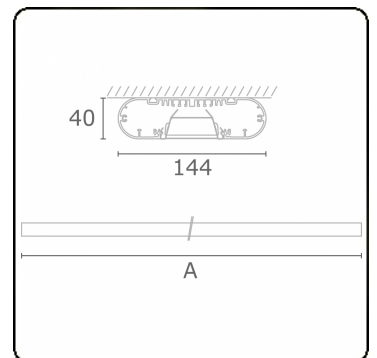

Ro-LED Direct - VDT - HO 325mA - ANO
05.92024684-0001

Fixture details

Mounting	Ceiling
Light emission	Direct
Fitting cover	VDT louvre
Protection rate	IP 20
Housing	Aluminium
Finish	anodized finish
Certificates	CE, ISO 9001

Electric details

Protection class	I
Supply	230V
Control gear box	Current driver DALI/TD

Lamp details

Lamptype	LED 4000K
Wattage	7,2W
Gross luminous flux	10720
Luminaire power	63,4W
Number	8
Lifetime LED module	L80/B10 > 72000h
Color tolerance	MacAdam 3
CRI	>80

Photometric details

UGR	<19
CIE Fluxcode	80 99 100 100 71

Dimensions

A	2250 mm
---	---------

Remarks

Ceiling luminaire - Direct - HO 325mA - VDT - ANO

ENERGY

Verrijgbaar op aanvraag.