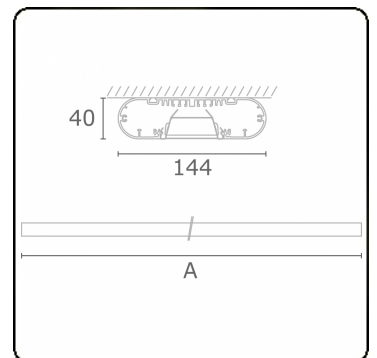

Ro-LED Direct - VDT - HO 325mA - ANO
05.92024694-0001

Fixture details

Mounting	Ceiling
Light emission	Direct
Fitting cover	VDT louvre
Protection rate	IP 20
Housing	Aluminium
Finish	anodized finish
Certificates	CE, ISO 9001

Electric details

Protection class	I
Supply	230V
Control gear box	Current driver DALI/TD

Lamp details

Lamptype	LED 4000K
Wattage	7,2W
Gross luminous flux	12060
Luminaire power	71,3W
Number	9
Lifetime LED module	L80/B10 > 72000h
Color tolerance	MacAdam 3
CRI	>80

Photometric details

UGR	<19
CIE Fluxcode	80 99 100 100 71

Dimensions

A	2530 mm
---	---------

Remarks

Ceiling luminaire - Direct - HO 325mA - VDT - ANO

ENERGY

Verrijgbaar op aanvraag.