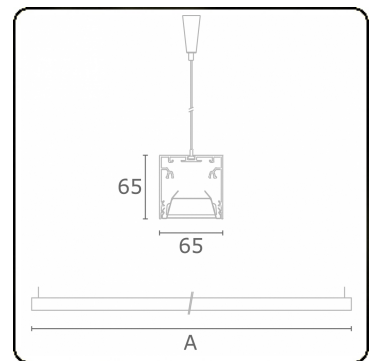

Rekta 65x65 Direct - VDT - HO 150mA - ANO  
04.94020503-0001

**Fixture details**

Mounting	Pendant
Light emission	Direct
Fitting cover	VDT louvre
Protection rate	IP 20
Housing	Aluminium
Finish	anodized finish
Certificates	CE, ISO 9001

**Electric details**

Protection class	I
Supply	230V
Control gear box	Current driver

**Lamp details**

Lamptype	LED 3000K
Wattage	3,2W
Gross luminous flux	6400
Luminaire power	35,2W
Number	10
Lifetime LED module	L80/B10 > 72000h
Color tolerance	MacAdam 3
CRI	>80

**Photometric details**

UGR	<19
CIE Fluxcode	80 99 100 100 76

**Dimensions**

A	2810 mm
---	---------

**Remarks**

Suspended luminaire - Direct - HO 150mA - VDT - ANO

**ENERGY**

Verrijgbaar op aanvraag.