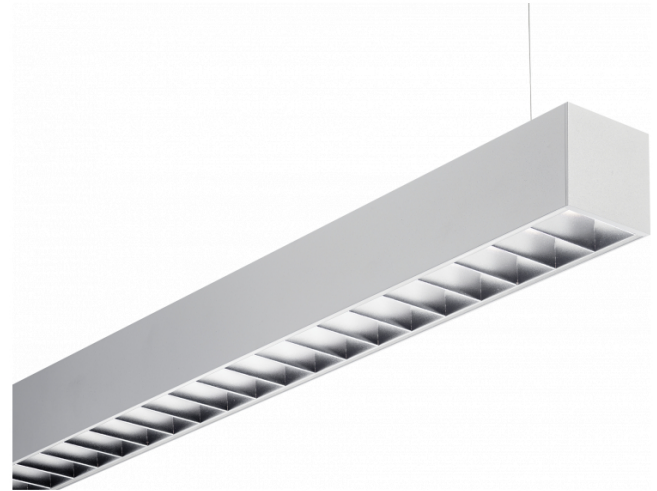

Rekta 65x65 Direct - VDT - HO 150mA - ANO  
04.94020503-0001

**Fixture details**

Mounting	Pendant
Light emission	Direct
Fitting cover	VDT louvre
Protection rate	IP 20
Housing	Aluminium
Finish	anodized finish
Certificates	CE, ISO 9001

**Electric details**

Protection class	I
Supply	230V
Control gear box	Current driver

**Lamp details**

Lamptype	LED 3000K
Wattage	3,2W
Gross luminous flux	6400
Luminaire power	35,2W
Number	10
Lifetime LED module	L80/B10 > 72000h
Color tolerance	MacAdam 3
CRI	>80

**Photometric details**

UGR	<19
CIE Fluxcode	80 99 100 100 76

**Dimensions**

A	2810 mm
---	---------

**Remarks**

Suspended luminaire - Direct - HO 150mA - VDT - ANO

**ENERGY**

Verrijgbaar op aanvraag.