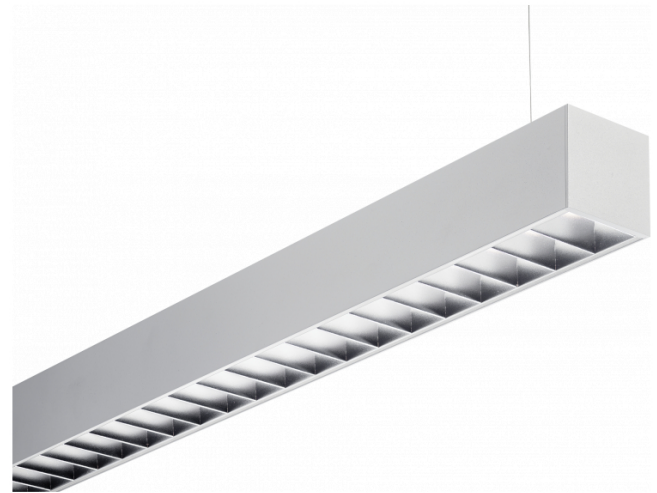

Rekta 65x65 Direct - VDT - HO 150mA - ANO
04.94020544-0001

Fixture details

Mounting	Pendant
Light emission	Direct
Fitting cover	VDT louvre
Protection rate	IP 20
Housing	Aluminium
Finish	anodized finish
Certificates	CE, ISO 9001

Electric details

Protection class	I
Supply	230V
Control gear box	Current driver

Lamp details

Lamptype	LED 4000K
Wattage	3,2W
Gross luminous flux	2680
Luminaire power	14,1W
Number	4
Lifetime LED module	L80/B10 > 72000h
Color tolerance	MacAdam 3
CRI	>80

Photometric details

UGR	<19
CIE Fluxcode	80 99 100 100 76

Dimensions

A	1130 mm
---	---------

Remarks

Suspended luminaire - Direct - HO 150mA - VDT - ANO

ENERGY

Verrijgbaar op aanvraag.