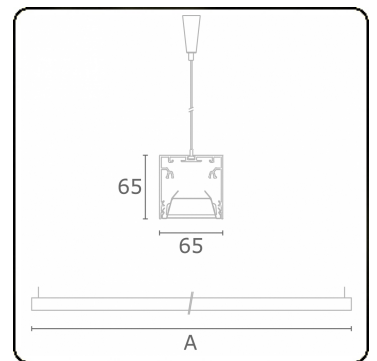

Rekta 65x65 Direct - VDT - HO 150mA - ANO
04.94020544-0001

Fixture details

Mounting	Pendant
Light emission	Direct
Fitting cover	VDT louvre
Protection rate	IP 20
Housing	Aluminium
Finish	anodized finish
Certificates	CE, ISO 9001

Electric details

Protection class	I
Supply	230V
Control gear box	Current driver

Lamp details

Lamptype	LED 4000K
Wattage	3,2W
Gross luminous flux	2680
Luminaire power	14,1W
Number	4
Lifetime LED module	L80/B10 > 72000h
Color tolerance	MacAdam 3
CRI	>80

Photometric details

UGR	<19
CIE Fluxcode	80 99 100 100 76

Dimensions

A	1130 mm
---	---------

Remarks

Suspended luminaire - Direct - HO 150mA - VDT - ANO

ENERGY

Verrijgbaar op aanvraag.