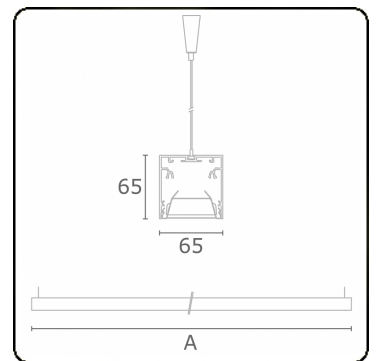

Rekta 65x65 Direct - VDT - HO 150mA - ANO
04.94020564-0001

Fixture details

Mounting	Pendant
Light emission	Direct
Fitting cover	VDT louvre
Protection rate	IP 20
Housing	Aluminium
Finish	anodized finish
Certificates	CE, ISO 9001

Electric details

Protection class	I
Supply	230V
Control gear box	Current driver

Lamp details

Lamptype	LED 4000K
Wattage	3,2W
Gross luminous flux	4020
Luminaire power	21,1W
Number	6
Lifetime LED module	L80/B10 > 72000h
Color tolerance	MacAdam 3
CRI	>80

Photometric details

UGR	<19
CIE Fluxcode	80 99 100 100 76

Dimensions

A	1690 mm
---	---------

Remarks

Suspended luminaire - Direct - HO 150mA - VDT - ANO

ENERGY

Verrijgbaar op aanvraag.