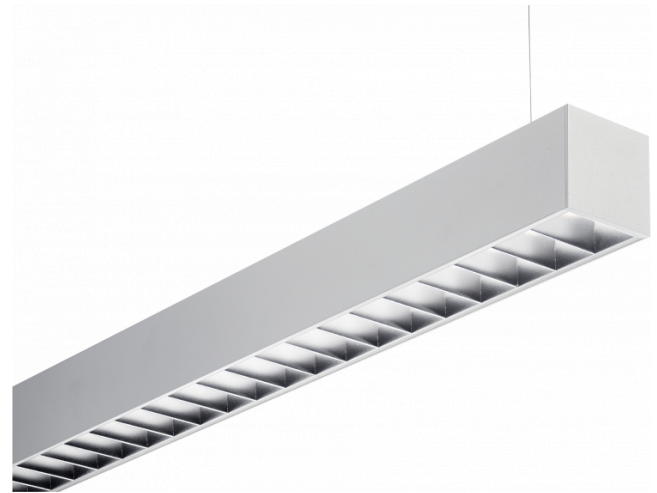

Rekta 65x65 Direct - VDT - HO 150mA - ANO
04.94020564-0001

Fixture details

Mounting	Pendant
Light emission	Direct
Fitting cover	VDT louvre
Protection rate	IP 20
Housing	Aluminium
Finish	anodized finish
Certificates	CE, ISO 9001

Electric details

Protection class	I
Supply	230V
Control gear box	Current driver

Lamp details

Lamptype	LED 4000K
Wattage	3,2W
Gross luminous flux	4020
Luminaire power	21,1W
Number	6
Lifetime LED module	L80/B10 > 72000h
Color tolerance	MacAdam 3
CRI	>80

Photometric details

UGR	<19
CIE Fluxcode	80 99 100 100 76

Dimensions

A	1690 mm
---	---------

Remarks

Suspended luminaire - Direct - HO 150mA - VDT - ANO

ENERGY

Verrijgbaar op aanvraag.