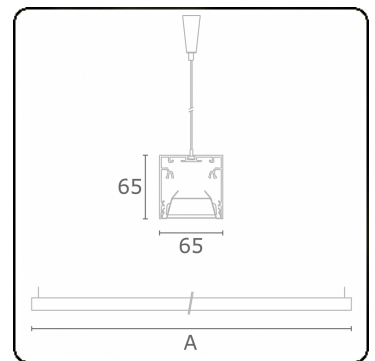

Rekta 65x65 Direct - VDT - HO 150mA - ANO  
04.94020584-0001

**Fixture details**

Mounting	Pendant
Light emission	Direct
Fitting cover	VDT louvre
Protection rate	IP 20
Housing	Aluminium
Finish	anodized finish
Certificates	CE, ISO 9001

**Electric details**

Protection class	I
Supply	230V
Control gear box	Current driver

**Lamp details**

Lamptype	LED 4000K
Wattage	3,2W
Gross luminous flux	5360
Luminaire power	28,2W
Number	8
Lifetime LED module	L80/B10 > 72000h
Color tolerance	MacAdam 3
CRI	>80

**Photometric details**

UGR	<19
CIE Fluxcode	80 99 100 100 76

**Dimensions**

A	2250 mm
---	---------

**Remarks**

Suspended luminaire - Direct - HO 150mA - VDT - ANO

**ENERGY**

Verrijgbaar op aanvraag.