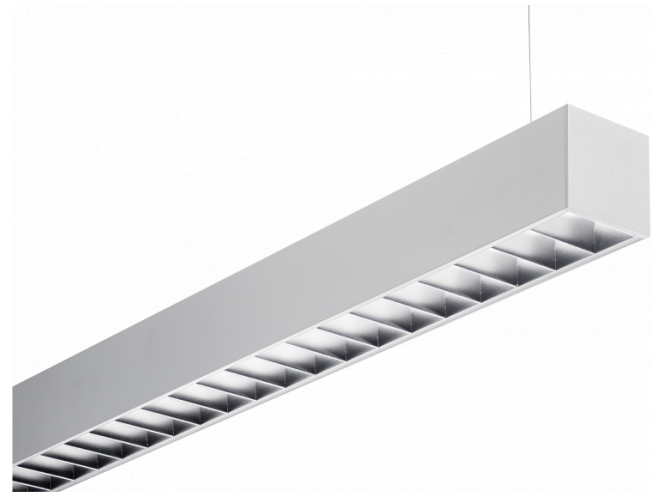

Rekta 65x65 Direct - VDT - HO 150mA - ANO  
04.94020584-0001

**Fixture details**

Mounting	Pendant
Light emission	Direct
Fitting cover	VDT louvre
Protection rate	IP 20
Housing	Aluminium
Finish	anodized finish
Certificates	CE, ISO 9001

**Electric details**

Protection class	I
Supply	230V
Control gear box	Current driver

**Lamp details**

Lamptype	LED 4000K
Wattage	3,2W
Gross luminous flux	5360
Luminaire power	28,2W
Number	8
Lifetime LED module	L80/B10 > 72000h
Color tolerance	MacAdam 3
CRI	>80

**Photometric details**

UGR	<19
CIE Fluxcode	80 99 100 100 76

**Dimensions**

A	2250 mm
---	---------

**Remarks**

Suspended luminaire - Direct - HO 150mA - VDT - ANO

**ENERGY**

Verrijgbaar op aanvraag.