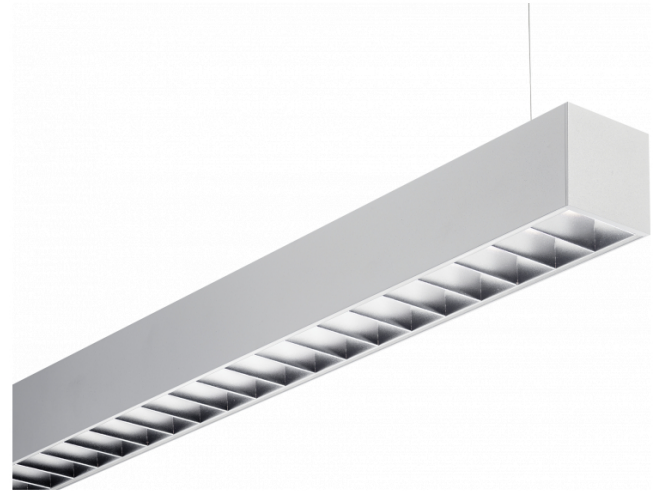

Rekta 65x65 Direct - VDT - HO 150mA - ANO
04.94024544-0001

Fixture details

Mounting	Pendant
Light emission	Direct
Fitting cover	VDT louvre
Protection rate	IP 20
Housing	Aluminium
Finish	anodized finish
Certificates	CE, ISO 9001

Electric details

Protection class	I
Supply	230V
Control gear box	Current driver DALI/TD

Lamp details

Lamptype	LED 4000K
Wattage	3,2W
Gross luminous flux	2680
Luminaire power	14,1W
Number	4
Lifetime LED module	L80/B10 > 72000h
Color tolerance	MacAdam 3
CRI	>80

Photometric details

UGR	<19
CIE Fluxcode	80 99 100 100 76

Dimensions

A	1130 mm
---	---------

Remarks

Suspended luminaire - Direct - HO 150mA - VDT - ANO

ENERGY

Verrijgbaar op aanvraag.