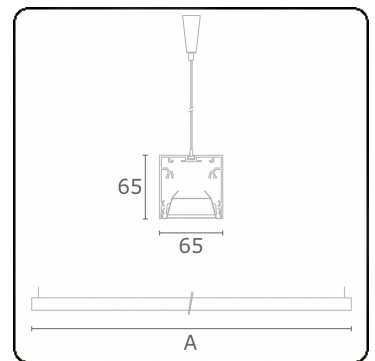

Rekta 65x65 Direct - VDT - HO 150mA - ANO
04.94024564-0001

Fixture details

Mounting	Pendant
Light emission	Direct
Fitting cover	VDT louvre
Protection rate	IP 20
Housing	Aluminium
Finish	anodized finish
Certificates	CE, ISO 9001

Electric details

Protection class	I
Supply	230V
Control gear box	Current driver DALI/TD

Lamp details

Lamptype	LED 4000K
Wattage	3,2W
Gross luminous flux	4020
Luminaire power	21,1W
Number	6
Lifetime LED module	L80/B10 > 72000h
Color tolerance	MacAdam 3
CRI	>80

Photometric details

UGR	<19
CIE Fluxcode	80 99 100 100 76

Dimensions

A	1690 mm
---	---------

Remarks

Suspended luminaire - Direct - HO 150mA - VDT - ANO

ENERGY

Verrijgbaar op aanvraag.