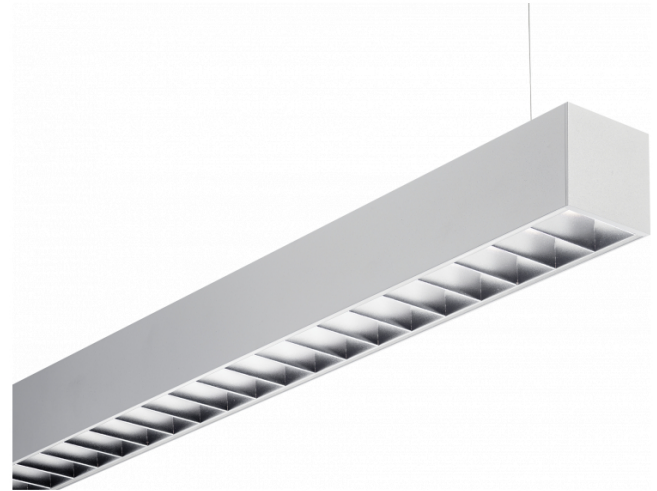

Rekta 65x65 Direct - VDT - HO 150mA - ANO
04.94024564-0001

Fixture details

Mounting	Pendant
Light emission	Direct
Fitting cover	VDT louvre
Protection rate	IP 20
Housing	Aluminium
Finish	anodized finish
Certificates	CE, ISO 9001

Electric details

Protection class	I
Supply	230V
Control gear box	Current driver DALI/TD

Lamp details

Lamptype	LED 4000K
Wattage	3,2W
Gross luminous flux	4020
Luminaire power	21,1W
Number	6
Lifetime LED module	L80/B10 > 72000h
Color tolerance	MacAdam 3
CRI	>80

Photometric details

UGR	<19
CIE Fluxcode	80 99 100 100 76

Dimensions

A	1690 mm
---	---------

Remarks

Suspended luminaire - Direct - HO 150mA - VDT - ANO

ENERGY

Verrijgbaar op aanvraag.