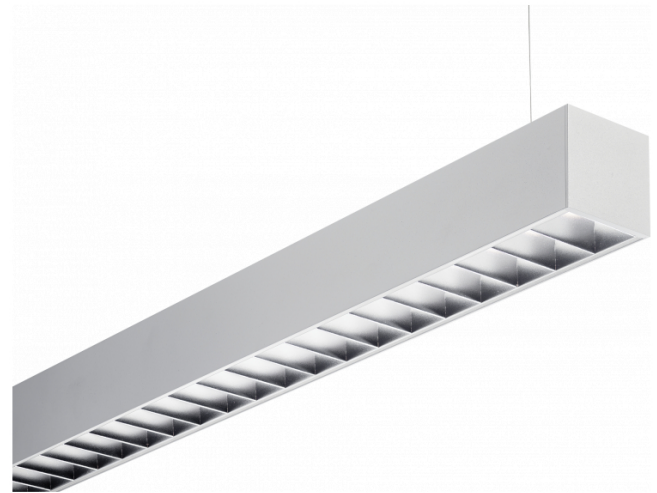

Rekta 65x65 Direct - VDT - HO 150mA - ANO  
04.94024574-0001

**Fixture details**

Mounting	Pendant
Light emission	Direct
Fitting cover	VDT louvre
Protection rate	IP 20
Housing	Aluminium
Finish	anodized finish
Certificates	CE, ISO 9001

**Electric details**

Protection class	I
Supply	230V
Control gear box	Current driver DALI/TD

**Lamp details**

Lamptype	LED 4000K
Wattage	3,2W
Gross luminous flux	4690
Luminaire power	24,6W
Number	7
Lifetime LED module	L80/B10 > 72000h
Color tolerance	MacAdam 3
CRI	>80

**Photometric details**

UGR	<19
CIE Fluxcode	80 99 100 100 76

**Dimensions**

A	1970 mm
---	---------

**Remarks**

Suspended luminaire - Direct - HO 150mA - VDT - ANO

**ENERGY**

Verrijgbaar op aanvraag.