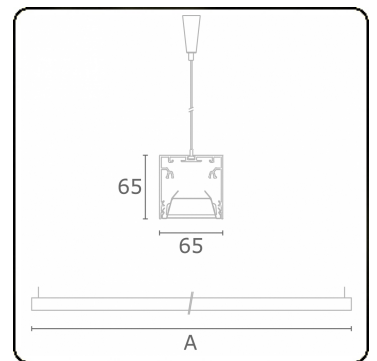

Rekta 65x65 Direct - VDT - HO 150mA - ANO  
04.94024574-0001

**Fixture details**

Mounting	Pendant
Light emission	Direct
Fitting cover	VDT louvre
Protection rate	IP 20
Housing	Aluminium
Finish	anodized finish
Certificates	CE, ISO 9001

**Electric details**

Protection class	I
Supply	230V
Control gear box	Current driver DALI/TD

**Lamp details**

Lamptype	LED 4000K
Wattage	3,2W
Gross luminous flux	4690
Luminaire power	24,6W
Number	7
Lifetime LED module	L80/B10 > 72000h
Color tolerance	MacAdam 3
CRI	>80

**Photometric details**

UGR	<19
CIE Fluxcode	80 99 100 100 76

**Dimensions**

A	1970 mm
---	---------

**Remarks**

Suspended luminaire - Direct - HO 150mA - VDT - ANO

**ENERGY**

Verrijgbaar op aanvraag.