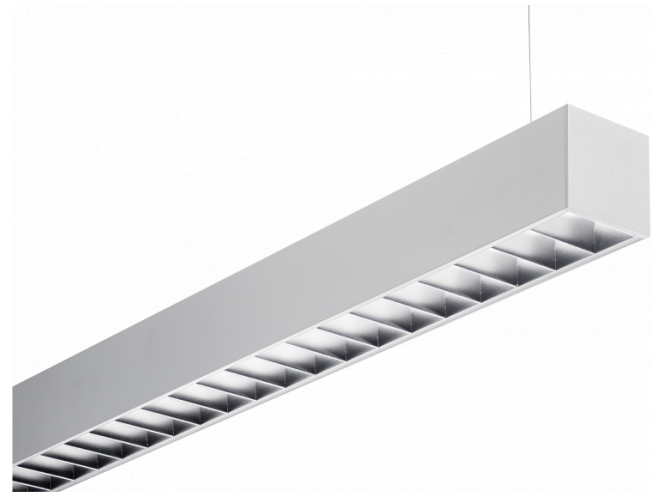

Rekta 65x65 Direct - VDT - HO 150mA - ANO
04.94024594-0001

Fixture details

Mounting	Pendant
Light emission	Direct
Fitting cover	VDT louvre
Protection rate	IP 20
Housing	Aluminium
Finish	anodized finish
Certificates	CE, ISO 9001

Electric details

Protection class	I
Supply	230V
Control gear box	Current driver DALI/TD

Lamp details

Lamptype	LED 4000K
Wattage	3,2W
Gross luminous flux	6030
Luminaire power	31,7W
Number	9
Lifetime LED module	L80/B10 > 72000h
Color tolerance	MacAdam 3
CRI	>80

Photometric details

UGR	<19
CIE Fluxcode	80 99 100 100 76

Dimensions

A	2530 mm
---	---------

Remarks

Suspended luminaire - Direct - HO 150mA - VDT - ANO

ENERGY

Verrijgbaar op aanvraag.