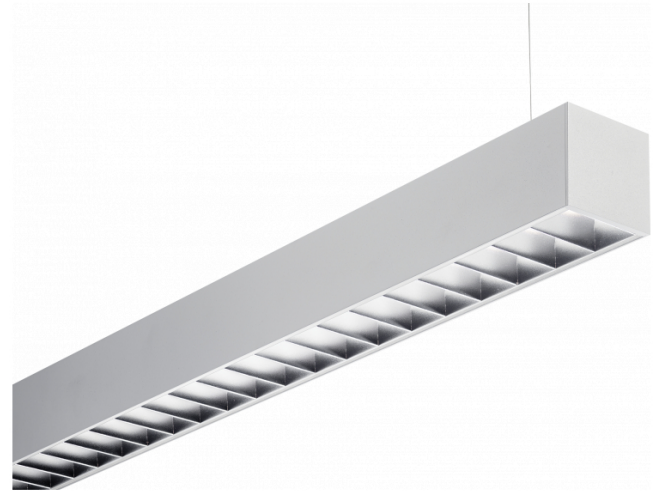

Rekta 65x65 Direct - VDT - HO 150mA - ANO  
04.94024504-0001

**Fixture details**

Mounting	Pendant
Light emission	Direct
Fitting cover	VDT louvre
Protection rate	IP 20
Housing	Aluminium
Finish	anodized finish
Certificates	CE, ISO 9001

**Electric details**

Protection class	I
Supply	230V
Control gear box	Current driver DALI/TD

**Lamp details**

Lamptype	LED 4000K
Wattage	3,2W
Gross luminous flux	6700
Luminaire power	35,2W
Number	10
Lifetime LED module	L80/B10 > 72000h
Color tolerance	MacAdam 3
CRI	>80

**Photometric details**

UGR	<19
CIE Fluxcode	80 99 100 100 76

**Dimensions**

A	2810 mm
---	---------

**Remarks**

Suspended luminaire - Direct - HO 150mA - VDT - ANO

**ENERGY**

Verrijgbaar op aanvraag.