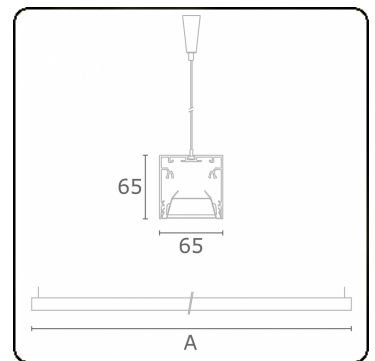

**Electric details**

Protection class	I
Supply	230V
Control gear box	Current driver DALI/TD

**Lamp details**

Lamptype	LED 4000K
Wattage	3,2W
Gross luminous flux	6700
Luminaire power	35,2W
Number	10
Lifetime LED module	L80/B10 > 72000h
Color tolerance	MacAdam 3
CRI	>80

**Photometric details**

UGR	<19
CIE Fluxcode	80 99 100 100 76

**Dimensions**

A	2810 mm
---	---------

**Remarks**

Suspended luminaire - Direct - HO 150mA - VDT - ANO

**ENERGY**

Verrijgbaar op aanvraag.