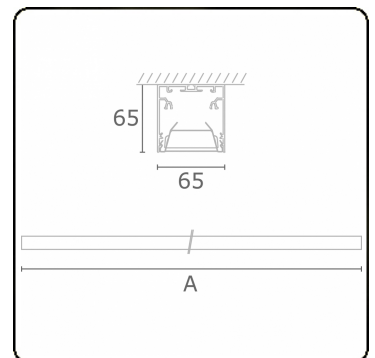

Rekta 65x65 Direct - VDT - HO 150mA - ANO  
05.94020543-0001

**Fixture details**

Mounting	Ceiling
Light emission	Direct
Fitting cover	VDT louvre
Protection rate	IP 20
Housing	Aluminium
Finish	anodized finish
Certificates	CE, ISO 9001

**Electric details**

Protection class	I
Supply	230V
Control gear box	Current driver

**Lamp details**

Lamptype	LED 3000K
Wattage	3,2W
Gross luminous flux	2560
Luminaire power	14,1W
Number	4
Lifetime LED module	L80/B10 > 72000h
Color tolerance	MacAdam 3
CRI	>80

**Photometric details**

UGR	<19
CIE Fluxcode	80 99 100 100 76

**Dimensions**

A	1130 mm
---	---------

**Remarks**

Ceiling luminaire - Direct - HO 150mA - VDT - ANO

**ENERGY**

Verrijgbaar op aanvraag.