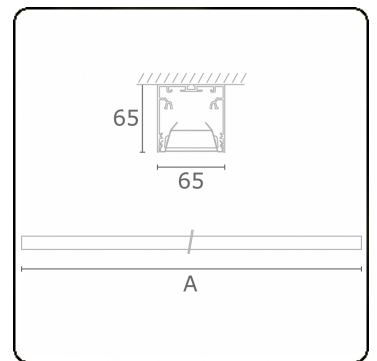

Rekta 65x65 Direct - VDT - HO 150mA - ANO
05.94020553-0001

Fixture details

Mounting	Ceiling
Light emission	Direct
Fitting cover	VDT louvre
Protection rate	IP 20
Housing	Aluminium
Finish	anodized finish
Certificates	CE, ISO 9001

Electric details

Protection class	I
Supply	230V
Control gear box	Current driver

Lamp details

Lamptype	LED 3000K
Wattage	3,2W
Gross luminous flux	3200
Luminaire power	17,6W
Number	5
Lifetime LED module	L80/B10 > 72000h
Color tolerance	MacAdam 3
CRI	>80

Photometric details

UGR	<19
CIE Fluxcode	80 99 100 100 76

Dimensions

A	1410 mm
---	---------

Remarks

Ceiling luminaire - Direct - HO 150mA - VDT - ANO

ENERGY

Verrijgbaar op aanvraag.