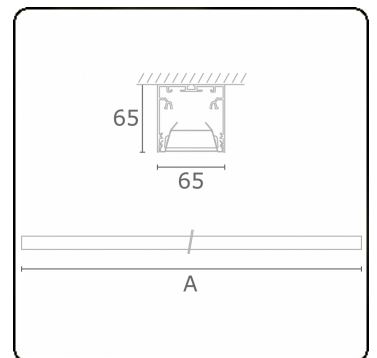

Rekta 65x65 Direct - VDT - HO 150mA - ANO
05.94020563-0001

Fixture details

Mounting	Ceiling
Light emission	Direct
Fitting cover	VDT louvre
Protection rate	IP 20
Housing	Aluminium
Finish	anodized finish
Certificates	CE, ISO 9001

Electric details

Protection class	I
Supply	230V
Control gear box	Current driver

Lamp details

Lamptype	LED 3000K
Wattage	3,2W
Gross luminous flux	3840
Luminaire power	21,1W
Number	6
Lifetime LED module	L80/B10 > 72000h
Color tolerance	MacAdam 3
CRI	>80

Photometric details

UGR	<19
CIE Fluxcode	80 99 100 100 76

Dimensions

A	1690 mm
---	---------

Remarks

Ceiling luminaire - Direct - HO 150mA - VDT - ANO

ENERGY

Verrijgbaar op aanvraag.