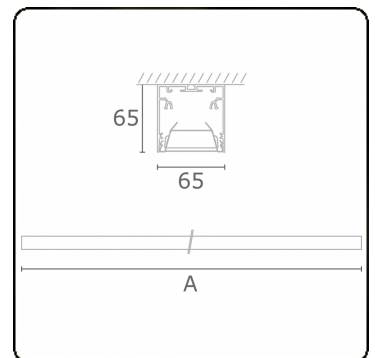

Rekta 65x65 Direct - VDT - HO 150mA - ANO
05.94020573-0001

Fixture details

Mounting	Ceiling
Light emission	Direct
Fitting cover	VDT louvre
Protection rate	IP 20
Housing	Aluminium
Finish	anodized finish
Certificates	CE, ISO 9001

Electric details

Protection class	I
Supply	230V
Control gear box	Current driver

Lamp details

Lamptype	LED 3000K
Wattage	3,2W
Gross luminous flux	4480
Luminaire power	24,6W
Number	7
Lifetime LED module	L80/B10 > 72000h
Color tolerance	MacAdam 3
CRI	>80

Photometric details

UGR	<19
CIE Fluxcode	80 99 100 100 76

Dimensions

A	1970 mm
---	---------

Remarks

Ceiling luminaire - Direct - HO 150mA - VDT - ANO

ENERGY

Verrijgbaar op aanvraag.