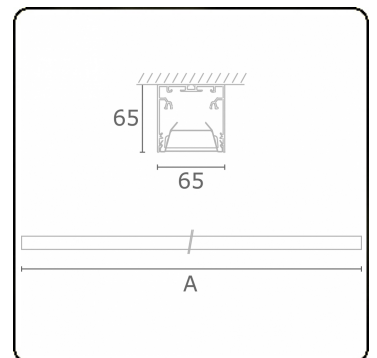

Rekta 65x65 Direct - VDT - HO 150mA - ANO
05.94024553-0001

Fixture details

Mounting	Ceiling
Light emission	Direct
Fitting cover	VDT louvre
Protection rate	IP 20
Housing	Aluminium
Finish	anodized finish
Certificates	CE, ISO 9001

Electric details

Protection class	I
Supply	230V
Control gear box	Current driver DALI/TD

Lamp details

Lamptype	LED 3000K
Wattage	3,2W
Gross luminous flux	3200
Luminaire power	17,6W
Number	5
Lifetime LED module	L80/B10 > 72000h
Color tolerance	MacAdam 3
CRI	>80

Photometric details

UGR	<19
CIE Fluxcode	80 99 100 100 76

Dimensions

A	1410 mm
---	---------

Remarks

Ceiling luminaire - Direct - HO 150mA - VDT - ANO

ENERGY

Verrijgbaar op aanvraag.