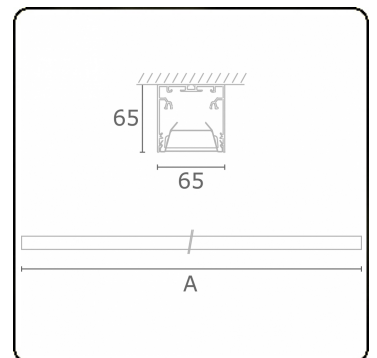

Rekta 65x65 Direct - VDT - HO 150mA - ANO
05.94024573-0001

Fixture details

Mounting	Ceiling
Light emission	Direct
Fitting cover	VDT louvre
Protection rate	IP 20
Housing	Aluminium
Finish	anodized finish
Certificates	CE, ISO 9001

Electric details

Protection class	I
Supply	230V
Control gear box	Current driver DALI/TD

Lamp details

Lamptype	LED 3000K
Wattage	3,2W
Gross luminous flux	4480
Luminaire power	24,6W
Number	7
Lifetime LED module	L80/B10 > 72000h
Color tolerance	MacAdam 3
CRI	>80

Photometric details

UGR	<19
CIE Fluxcode	80 99 100 100 76

Dimensions

A	1970 mm
---	---------

Remarks

Ceiling luminaire - Direct - HO 150mA - VDT - ANO

ENERGY

Verrijgbaar op aanvraag.