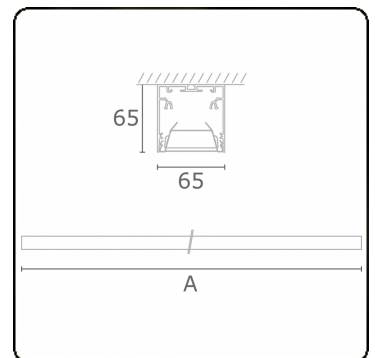

Rekta 65x65 Direct - VDT - HO 150mA - ANO
05.94024593-0001

Fixture details

Mounting	Ceiling
Light emission	Direct
Fitting cover	VDT louvre
Protection rate	IP 20
Housing	Aluminium
Finish	anodized finish
Certificates	CE, ISO 9001

Electric details

Protection class	I
Supply	230V
Control gear box	Current driver DALI/TD

Lamp details

Lamptype	LED 3000K
Wattage	3,2W
Gross luminous flux	5760
Luminaire power	31,7W
Number	9
Lifetime LED module	L80/B10 > 72000h
Color tolerance	MacAdam 3
CRI	>80

Photometric details

UGR	<19
CIE Fluxcode	80 99 100 100 76

Dimensions

A	2530 mm
---	---------

Remarks

Ceiling luminaire - Direct - HO 150mA - VDT - ANO

ENERGY

Verrijgbaar op aanvraag.