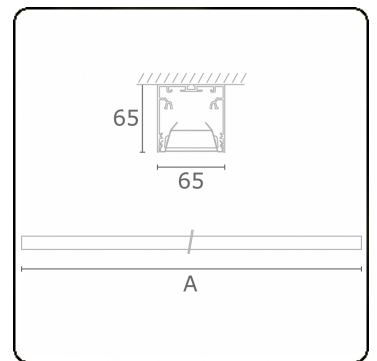

Rekta 65x65 Direct - VDT - HO 150mA - ANO
05.94020544-0001

Fixture details

Mounting	Ceiling
Light emission	Direct
Fitting cover	VDT louvre
Protection rate	IP 20
Housing	Aluminium
Finish	anodized finish
Certificates	CE, ISO 9001

Electric details

Protection class	I
Supply	230V
Control gear box	Current driver

Lamp details

Lamptype	LED 4000K
Wattage	3,2W
Gross luminous flux	2680
Luminaire power	14,1W
Number	4
Lifetime LED module	L80/B10 > 72000h
Color tolerance	MacAdam 3
CRI	>80

Photometric details

UGR	<19
CIE Fluxcode	80 99 100 100 76

Dimensions

A	1130 mm
---	---------

Remarks

Ceiling luminaire - Direct - HO 150mA - VDT - ANO

ENERGY

Verrijgbaar op aanvraag.