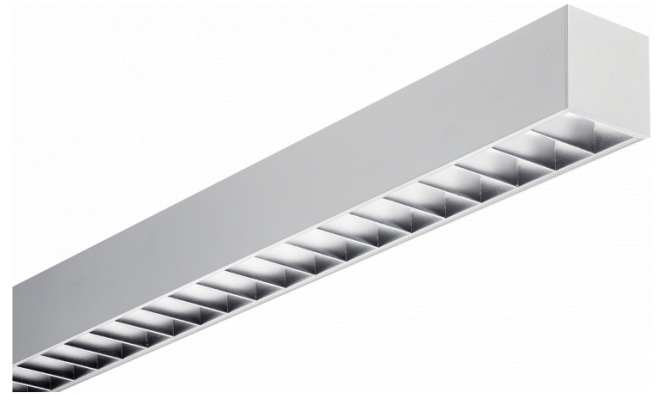

Rekta 65x65 Direct - VDT - HO 150mA - ANO
05.94020554-0001

Fixture details

Mounting	Ceiling
Light emission	Direct
Fitting cover	VDT louvre
Protection rate	IP 20
Housing	Aluminium
Finish	anodized finish
Certificates	CE, ISO 9001

Electric details

Protection class	I
Supply	230V
Control gear box	Current driver

Lamp details

Lamptype	LED 4000K
Wattage	3,2W
Gross luminous flux	3350
Luminaire power	17,6W
Number	5
Lifetime LED module	L80/B10 > 72000h
Color tolerance	MacAdam 3
CRI	>80

Photometric details

UGR	<19
CIE Fluxcode	80 99 100 100 76

Dimensions

A	1410 mm
---	---------

Remarks

Ceiling luminaire - Direct - HO 150mA - VDT - ANO

ENERGY

Verrijgbaar op aanvraag.