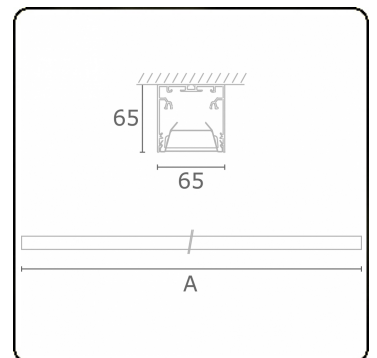

Rekta 65x65 Direct - VDT - HO 150mA - ANO
05.94020554-0001

Fixture details

Mounting	Ceiling
Light emission	Direct
Fitting cover	VDT louvre
Protection rate	IP 20
Housing	Aluminium
Finish	anodized finish
Certificates	CE, ISO 9001

Electric details

Protection class	I
Supply	230V
Control gear box	Current driver

Lamp details

Lamptype	LED 4000K
Wattage	3,2W
Gross luminous flux	3350
Luminaire power	17,6W
Number	5
Lifetime LED module	L80/B10 > 72000h
Color tolerance	MacAdam 3
CRI	>80

Photometric details

UGR	<19
CIE Fluxcode	80 99 100 100 76

Dimensions

A	1410 mm
---	---------

Remarks

Ceiling luminaire - Direct - HO 150mA - VDT - ANO

ENERGY

Verrijgbaar op aanvraag.