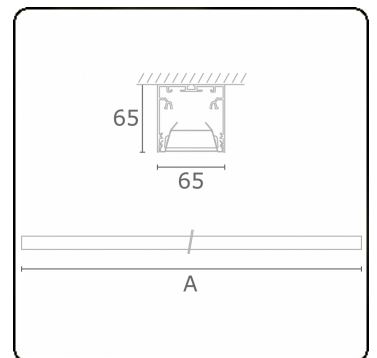

Rekta 65x65 Direct - VDT - HO 150mA - ANO  
05.94020554-0001

**Fixture details**

Mounting	Ceiling
Light emission	Direct
Fitting cover	VDT louvre
Protection rate	IP 20
Housing	Aluminium
Finish	anodized finish
Certificates	CE, ISO 9001

**Electric details**

Protection class	I
Supply	230V
Control gear box	Current driver

**Lamp details**

Lamptype	LED 4000K
Wattage	3,2W
Gross luminous flux	3350
Luminaire power	17,6W
Number	5
Lifetime LED module	L80/B10 > 72000h
Color tolerance	MacAdam 3
CRI	>80

**Photometric details**

UGR	<19
CIE Fluxcode	80 99 100 100 76

**Dimensions**

A	1410 mm
---	---------

**Remarks**

Ceiling luminaire - Direct - HO 150mA - VDT - ANO

**ENERGY**

Verrijgbaar op aanvraag.