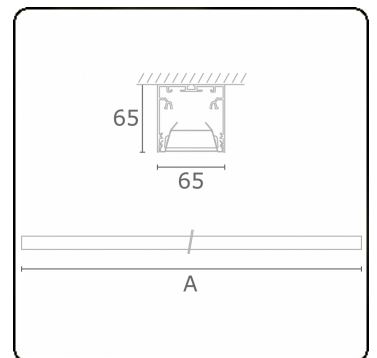

Rekta 65x65 Direct - VDT - HO 150mA - ANO
05.94024544-0001

Fixture details

Mounting	Ceiling
Light emission	Direct
Fitting cover	VDT louvre
Protection rate	IP 20
Housing	Aluminium
Finish	anodized finish
Certificates	CE, ISO 9001

Electric details

Protection class	I
Supply	230V
Control gear box	Current driver DALI/TD

Lamp details

Lamptype	LED 4000K
Wattage	3,2W
Gross luminous flux	2680
Luminaire power	14,1W
Number	4
Lifetime LED module	L80/B10 > 72000h
Color tolerance	MacAdam 3
CRI	>80

Photometric details

UGR	<19
CIE Fluxcode	80 99 100 100 76

Dimensions

A	1130 mm
---	---------

Remarks

Ceiling luminaire - Direct - HO 150mA - VDT - ANO

ENERGY

Verrijgbaar op aanvraag.