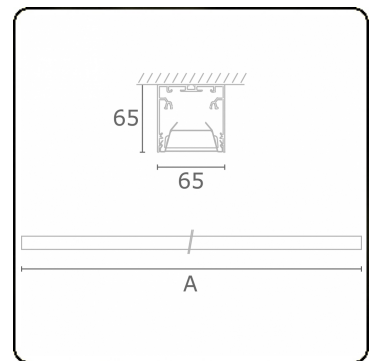

Rekta 65x65 Direct - VDT - HO 150mA - ANO  
05.94024554-0001

**Fixture details**

Mounting	Ceiling
Light emission	Direct
Fitting cover	VDT louvre
Protection rate	IP 20
Housing	Aluminium
Finish	anodized finish
Certificates	CE, ISO 9001

**Electric details**

Protection class	I
Supply	230V
Control gear box	Current driver DALI/TD

**Lamp details**

Lamptype	LED 4000K
Wattage	3,2W
Gross luminous flux	3350
Luminaire power	17,6W
Number	5
Lifetime LED module	L80/B10 > 72000h
Color tolerance	MacAdam 3
CRI	>80

**Photometric details**

UGR	<19
CIE Fluxcode	80 99 100 100 76

**Dimensions**

A	1410 mm
---	---------

**Remarks**

Ceiling luminaire - Direct - HO 150mA - VDT - ANO

**ENERGY**

Verrijgbaar op aanvraag.