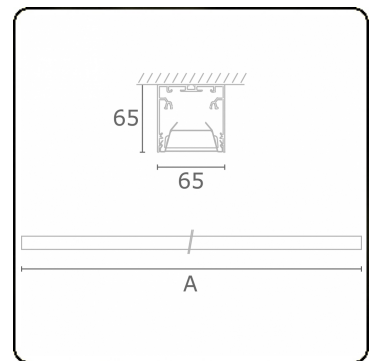

Rekta 65x65 Direct - VDT - HO 150mA - ANO
05.94024564-0001

Fixture details

Mounting	Ceiling
Light emission	Direct
Fitting cover	VDT louvre
Protection rate	IP 20
Housing	Aluminium
Finish	anodized finish
Certificates	CE, ISO 9001

Electric details

Protection class	I
Supply	230V
Control gear box	Current driver DALI/TD

Lamp details

Lamptype	LED 4000K
Wattage	3,2W
Gross luminous flux	4020
Luminaire power	21,1W
Number	6
Lifetime LED module	L80/B10 > 72000h
Color tolerance	MacAdam 3
CRI	>80

Photometric details

UGR	<19
CIE Fluxcode	80 99 100 100 76

Dimensions

A	1690 mm
---	---------

Remarks

Ceiling luminaire - Direct - HO 150mA - VDT - ANO

ENERGY

Verrijgbaar op aanvraag.